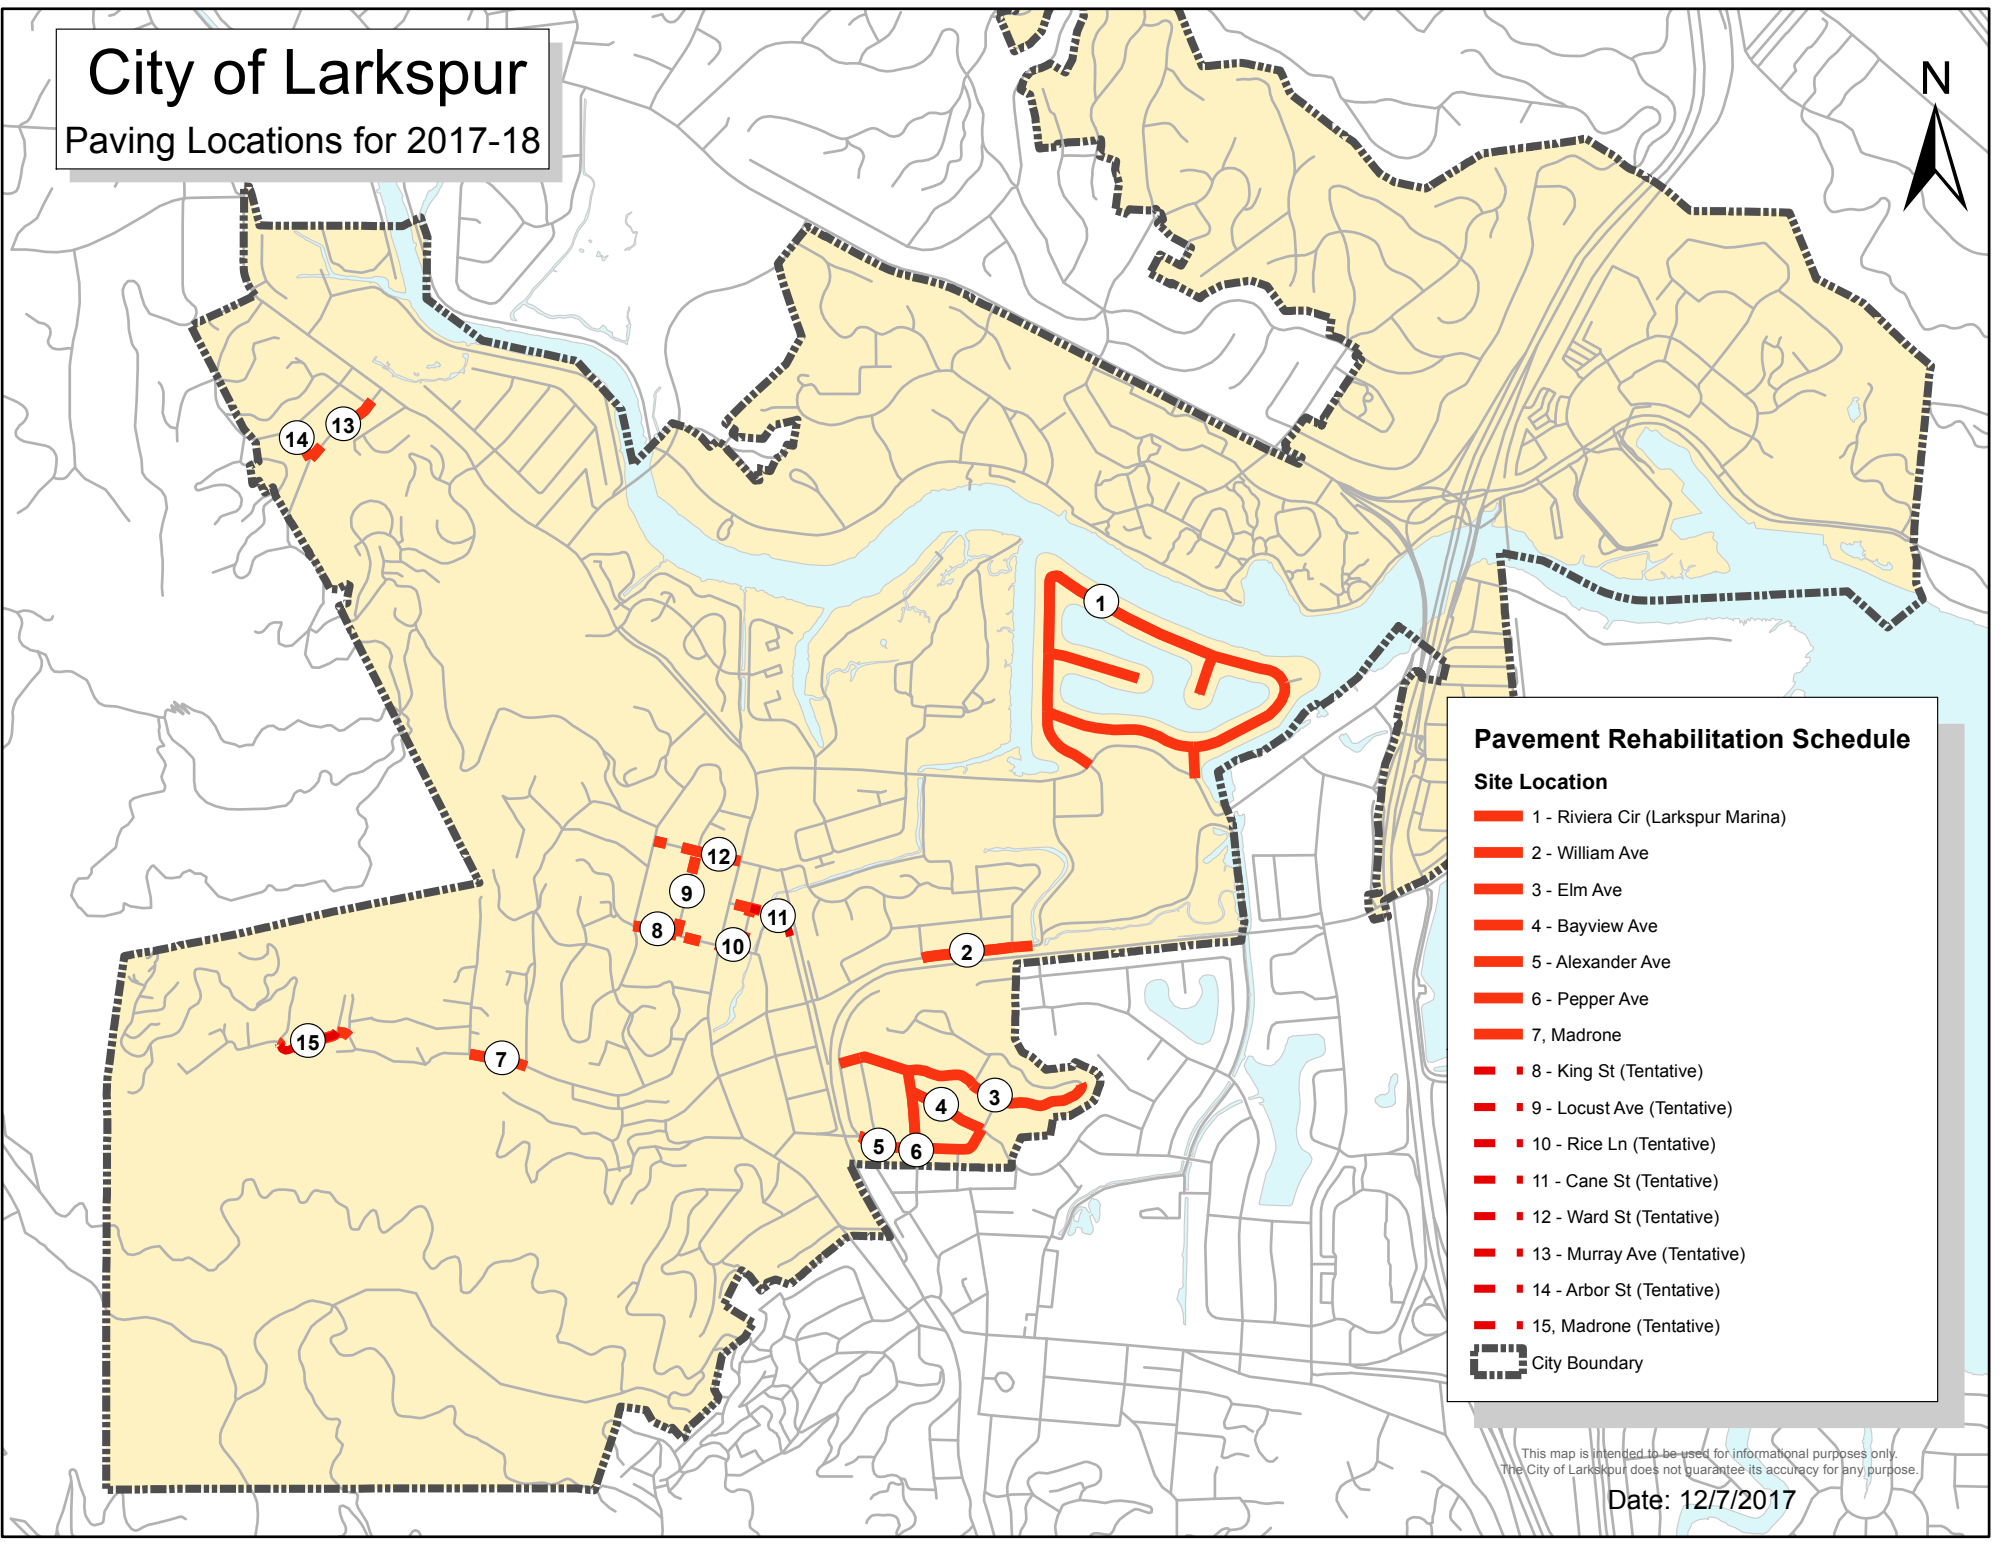

# City of Larkspur

## Paving Locations for 2017-18

### Pavement Rehabilitation Schedule

**Site Location**

- 1 - Riviera Cir (Larkspur Marina)
- 2 - William Ave
- 3 - Elm Ave
- 4 - Bayview Ave
- 5 - Alexander Ave
- 6 - Pepper Ave
- 7, Madrone
- 8 - King St (Tentative)
- 9 - Locust Ave (Tentative)
- 10 - Rice Ln (Tentative)
- 11 - Cane St (Tentative)
- 12 - Ward St (Tentative)
- 13 - Murray Ave (Tentative)
- 14 - Arbor St (Tentative)
- 15, Madrone (Tentative)

 City Boundary

This map is intended to be used for informational purposes only. The City of Larkspur does not guarantee its accuracy for any purpose.

Date: 12/7/2017